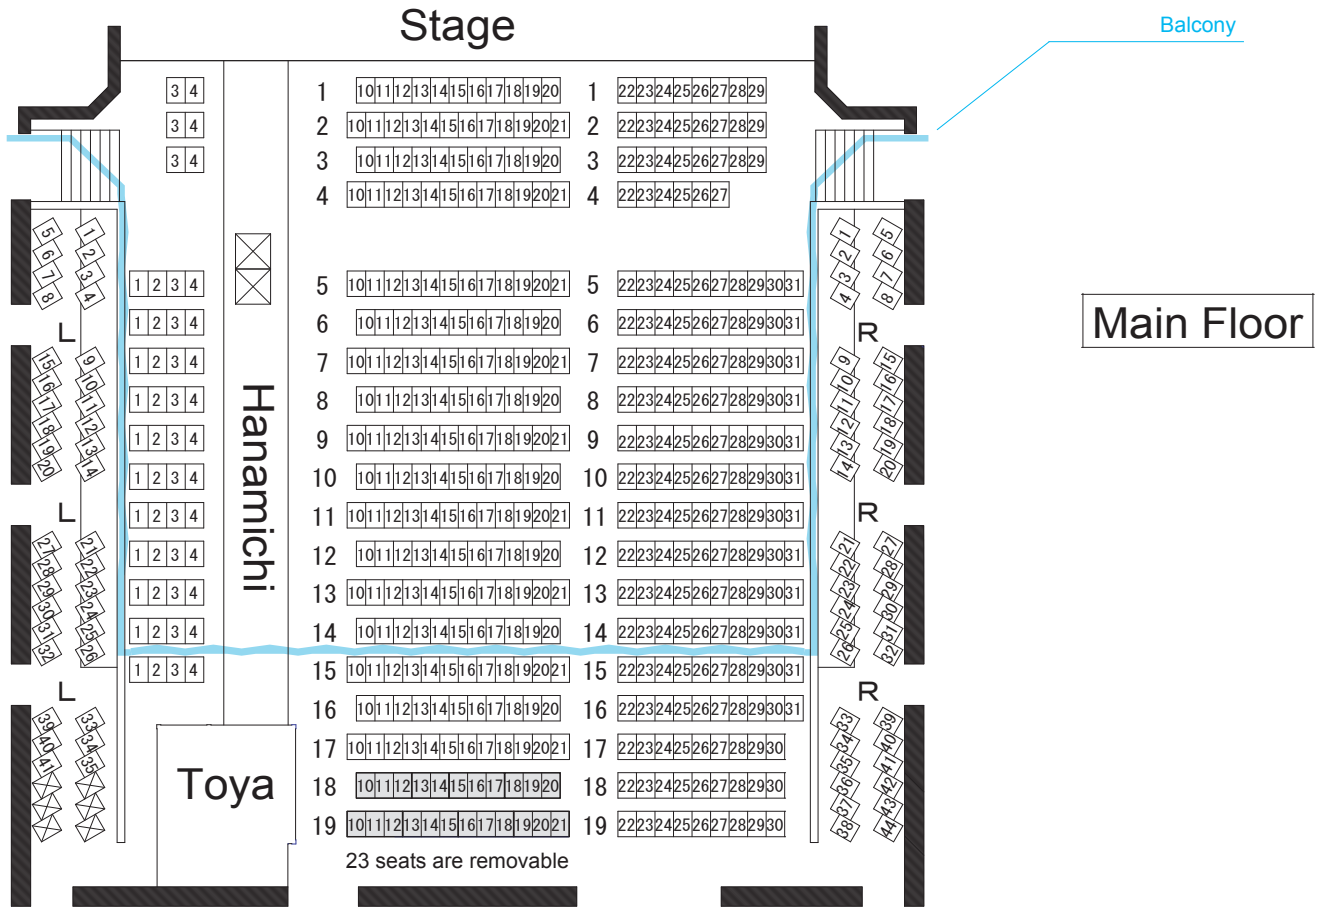

# Shunjuza Seating Layout Chart (with Hanamichi)

Main Floor seats			528
	Row #1-4	82	446
	Row #5-19	364	
Side seats	L	38	82
	R	44	
Balcony seats			204
	Row #1-5	168	36 (36)
	Side seats	L + R (chairs)	
TOTAL with Hanamichi (incl. chairs)			732 (768)