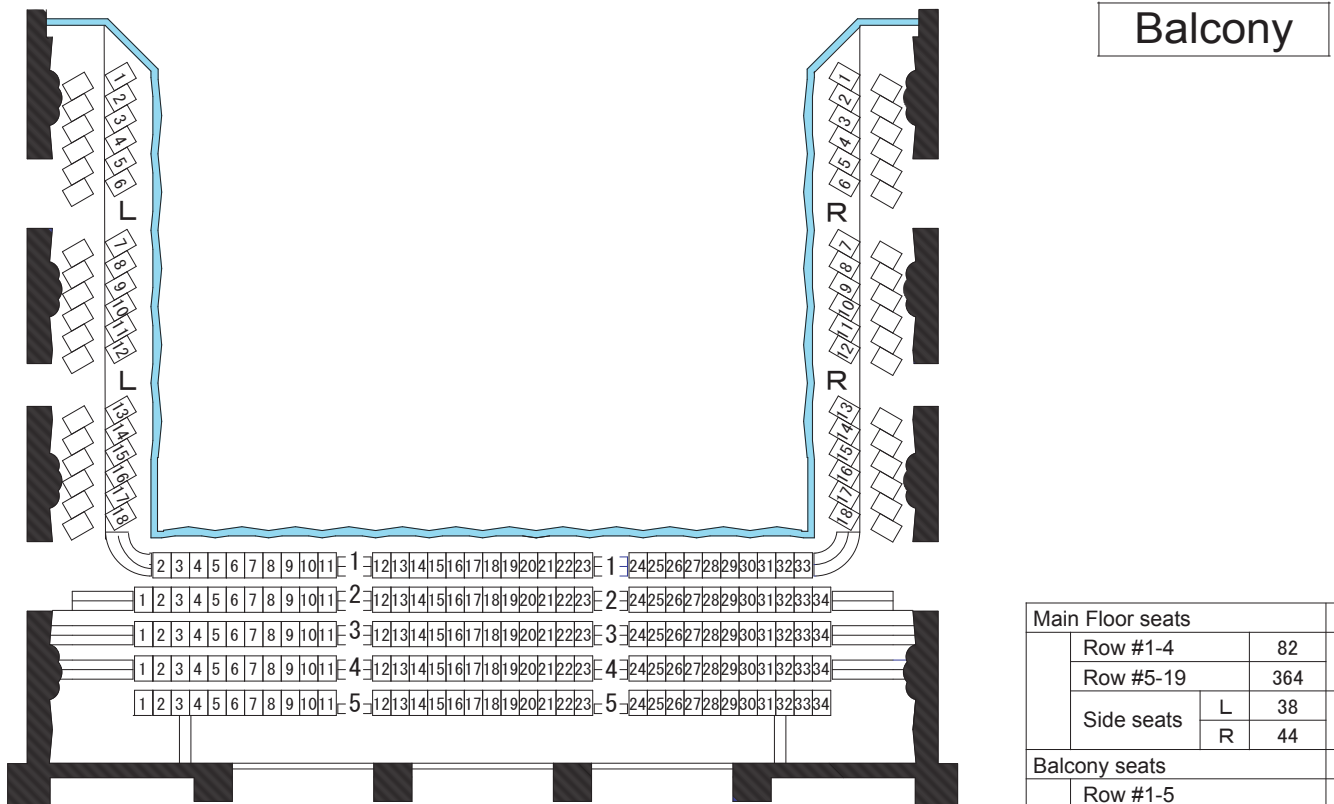

# Shunjuza Seating Layout Chart (with Hanamichi)

Main Floor seats			528
	Row #1-4	82	446
	Row #5-19	364	
Side seats	L	38	82
	R	44	
Balcony seats			204
	Row #1-5	168	36 (36)
	Side seats	L + R (chairs)	
TOTAL with Hanamichi (incl. chairs)			732 (768)